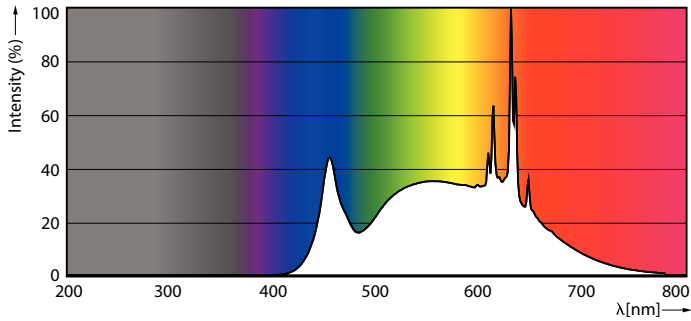

MASTER LEDspot ExpertColor AR111

Datos fotométricos

Spectral Power Distribution Colour - MAS LEExpertColor 20-100W 940 AR111 45D