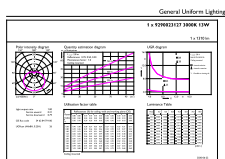

## Datos fotométricos

Light Distribution Diagram

Spectral Power Distribution Colour

General Uniform Lighting